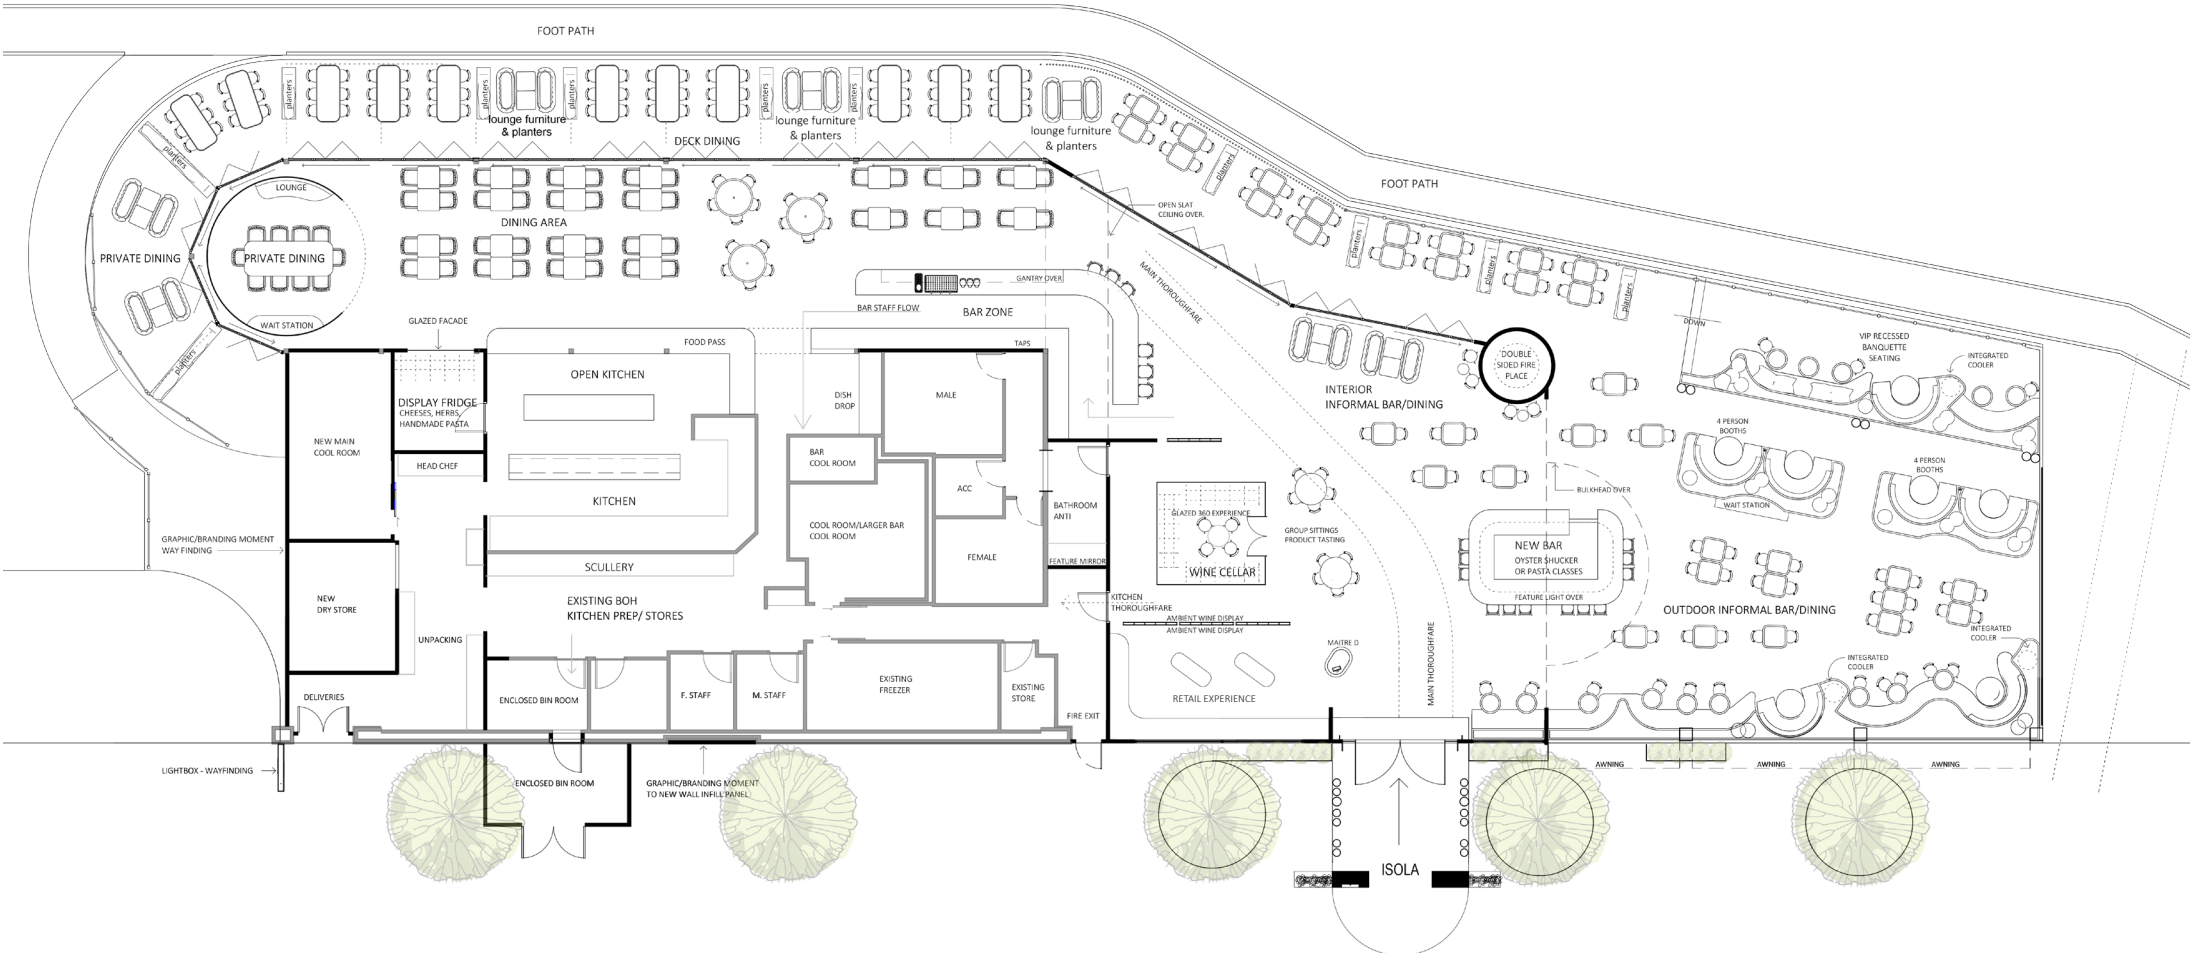

COLLECTIVUS

ISOLA

OCTOBER 2024

Blend but ENHANCE.

Uniquely blending the charm of Italian culinary tradition with the natural beauty of Rottneet Island. Upon entry, the eye will be drawn to the breathtaking Indian Ocean view. The impression made by entrance to the space will be enhanced by a feeling of grandeur achieved through high level windows with sky views and use of negative space. The floor plan has been curated to allow for individual experiences. The restaurant can effortlessly accommodate requirements suiting a family, intimate couples, large private groups or tourists. The enjoyment of the restaurant visit can be extended through tastings and retail take-away purchases. When weather is not so sunny, the joy of a stormy sea can be enhanced through fireplace seating and warming meals.

Grand Entry.

We will create a grand entrance for Isola featuring a portal supported by natural timbers, while blending seamlessly with the surrounding environment.

The laid-back bar.

Experience the ultimate in laid-back luxury at the low level beach bar, where the indoor elegance effortlessly transitions to a breezy outdoor oasis. Bask in the sun with a tropical cocktail in hand, as you take in stunning ocean views. It's the perfect blend of coastal chic and relaxed sophistication, offering an unforgettable escape from the ordinary.