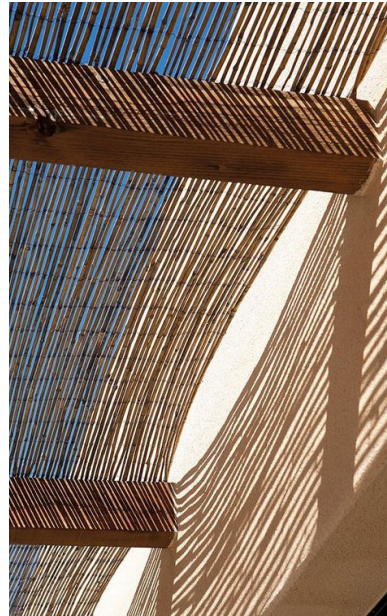

Grand Entry.

We will create a grand entrance for Isola featuring a portal supported by natural timbers, while blending seamlessly with the surrounding environment.

The laid-back bar.

Experience the ultimate in laid-back luxury at the low level beach bar, where the indoor elegance effortlessly transitions to a breezy outdoor oasis. Bask in the sun with a tropical cocktail in hand, as you take in stunning ocean views. It's the perfect blend of coastal chic and relaxed sophistication, offering an unforgettable escape from the ordinary.

ISOLA ENTRY

ISOLA BEACHFRONT

ISOLA BEACHFRONT

THE INTENT

Soft Form

Natural Material

Continuation of form into Function

Ambiance and activation

FOCUS ON FACADE

External Awnings

Breezy pergola

Rope facade

Authentic materials

INSPIRATIONAL VENUES

Gigi Rigolatto - St Tropez

Loulou - St Tropez