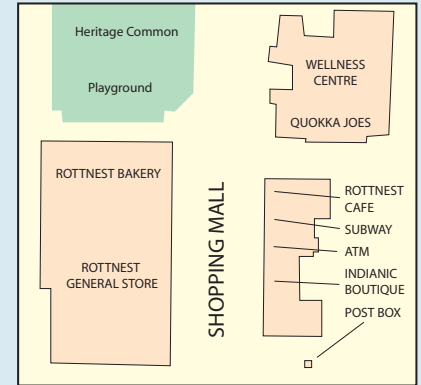

# Rottnest Island Accommodation and Street Map

| KEY |                          |
|-----|--------------------------|
|     | Visitor Centre           |
|     | Police                   |
|     | Nursing Post             |
|     | Toilet                   |
|     | Wheelchair Toilet Access |
|     | Shower                   |
|     | Laundry                  |
|     | Lockers                  |
|     | Bus Stop                 |
|     | Train Stop               |
|     | Barbecue                 |
|     | Recycle Point            |
|     | Phone                    |
|     | Bike Hire                |
|     | Pilot Boathouse          |
|     | Footpath                 |
|     | Cycleway                 |
|     | 4 Bed                    |
|     | 6 Bed                    |
|     | 8 Bed                    |
|     | Tent site                |